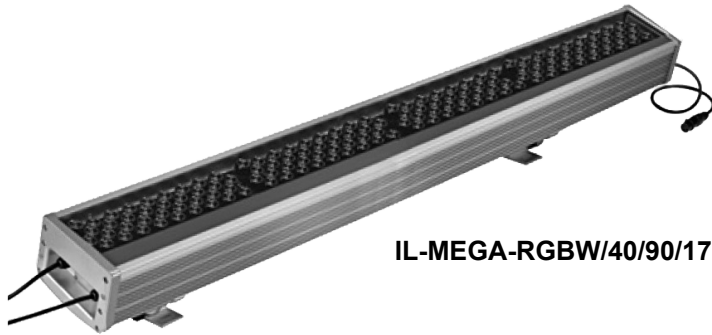

IL-MEGA-RGBW/40/90/170-72P

IL-MEGA-RGBW/40/90/170-144P

DESCRIPTION:

The **IL-MEGA-RGBW-150** LED Light Source is a multi-controllable and configurable wall washer for the architectural and commercial lighting markets. It can work in independent mode with built in programs for single steady color or DMX mode for various color and light changing effects or master/slave mode for automation and synchronization. *(IL-MEGA is single color without DMX control)*

SPECIFICATIONS

Materials	Aluminum Alloy / 6063
Rotary Angle	150°
Input Voltage	120/240V AC
Operating Voltage	24V DC
Rating	IP65
Operating Temp.	-20° C – 40° C

PHOTOMETRICS *(more on page 5)*