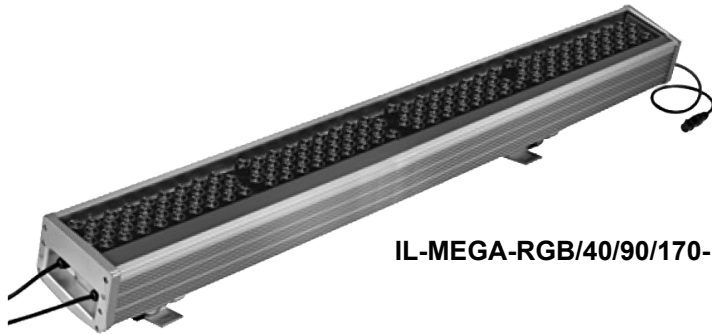

# IL-MEGA-RGB-150

## RGB LED WALL WASH FIXTURE

**IL-MEGA-RGB/40/90/170-36P**

**IL-MEGA-RGB/40/90/170-72P**

**IL-MEGA-RGB/40/90/170-144P**

### DESCRIPTION:

The **IL-MEGA-RGB-150** LED Light Source is a multi-controllable and configurable wall washer for the architectural and commercial lighting markets. It can work in independent mode with built in programs for single steady color or DMX mode for various color and light changing effects or master/slave mode for automation and synchronization. *(IL-MEGA is single color without DMX control)*

### PHOTOMETRICS *(more on page 5)*

D-1. Cadela Distribution

MODEL NO.	LED COLOR	LED QTY.	POWER	BEAM ANGLE	SIZE	WEIGHT	✓
<b>IL-MEGA-RGB-150-36P</b>	Warm White	36	40 Watts	10° / 20° / 45° / 15x50°	L13", W5.9", H6.7"	11 lb	
<b>IL-MEGA-RGB-150-72P</b>	Warm White	72	90 Watts	10° / 20° / 45° / 15x50°	L25.19", W5.9", H6.7"	18.73lb	
<b>IL-MEGA-RGB-150-144P</b>	Warm White	144	170 Watts	10° / 20° / 45° / 15x50°	L48.8", W5.9", H6.7"	33lb	