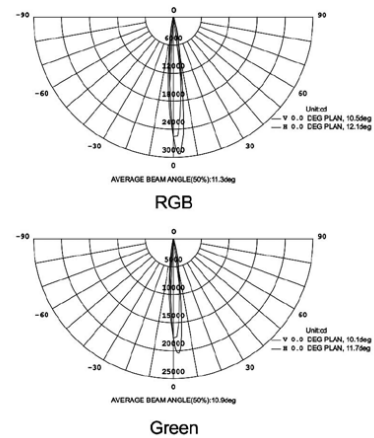

### PHOTOMETRICS *(more on page 5)*

D-1. Cadela Distribution

MODEL NO.	LED COLOR	LED QTY.	POWER	BEAM ANGLE	SIZE	WEIGHT	✓
<b>IL-MEGA-RGB-150-36P</b>	Warm White	36	40 Watts	10° / 20° / 45° / 15x50°	L13", W5.9", H6.7"	11 lb	
<b>IL-MEGA-RGB-150-72P</b>	Warm White	72	90 Watts	10° / 20° / 45° / 15x50°	L25.19", W5.9", H6.7"	18.73lb	
<b>IL-MEGA-RGB-150-144P</b>	Warm White	144	170 Watts	10° / 20° / 45° / 15x50°	L48.8", W5.9", H6.7"	33lb	

MODEL NO.	LED COLOR	LED QTY.	POWER	BEAM ANGLE	SIZE	WEIGHT	✓
IL-MEGA-WW-150-36P	Warm White	36	40 Watts	10° / 20° / 45° / 15x50°	L13", W5.9", H6.7"	11 lb	
IL-MEGA-WW-150-72P	Warm White	72	90 Watts	10° / 20° / 45° / 15x50°	L25.19", W5.9", H6.7"	18.73lb	
IL-MEGA-WW-150-144P	Warm White	144	170 Watts	10° / 20° / 45° / 15x50°	L48.8", W5.9", H6.7"	33lb	

MODEL NO.	LED COLOR	LED QTY.	POWER	BEAM ANGLE	SIZE	WEIGHT	✓
<b>IL-MEGA-CW150-36P</b>	Cool White	36	40 Watts	10° / 20° / 45° / 15x50°	L13", W5.9", H6.7"	11 lb	
<b>IL-MEGA-CW150-72P</b>	Cool White	72	90 Watts	10° / 20° / 45° / 15x50°	L25.19", W5.9", H6.7"	18.73lb	
<b>IL-MEGA-CW150-144P</b>	Cool White	144	170 Watts	10° / 20° / 45° / 15x50°	L48.8", W5.9", H6.7"	33lb	

### PHOTOMETRICS *(more on page 5)*

D-1. Cadela Distribution

MODEL NO.	LED COLOR	LED QTY.	POWER	BEAM ANGLE	SIZE	WEIGHT	✓
IL-MEGA-RGBW-150-36P	RGBW	36	40 Watts	10° / 20° / 45° / 15x50°	L13", W5.9", H6.7"	11 lb	
IL-MEGA-RGBW-150-72P	RGBW	72	90 Watts	10° / 20° / 45° / 15x50°	L25.19", W5.9", H6.7"	18.73lb	
IL-MEGA-RGBW-150-144P	RGBW	144	170 Watts	10° / 20° / 45° / 15x50°	L48.8", W5.9", H6.7"	33lb	