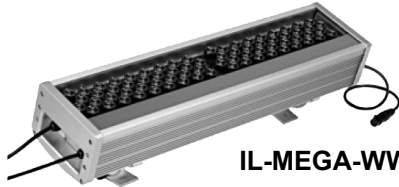

### DESCRIPTION:

The **IL-MEGA-RGB-150** LED Light Source is a multi-controllable and configurable wall washer for the architectural and commercial lighting markets. It can work in independent mode with built in programs for single steady color or DMX mode for various color and light changing effects or master/slave mode for automation and synchronization. *(IL-MEGA is single color without DMX control)*

### PHOTOMETRICS *(more on page 5)*

D-1. Cadela Distribution

MODEL NO.	LED COLOR	LED QTY.	POWER	BEAM ANGLE	SIZE	WEIGHT	✓
<b>IL-MEGA-RGB-150-36P</b>	Warm White	36	40 Watts	10° / 20° / 45° / 15x50°	L13", W5.9", H6.7"	11 lb	
<b>IL-MEGA-RGB-150-72P</b>	Warm White	72	90 Watts	10° / 20° / 45° / 15x50°	L25.19", W5.9", H6.7"	18.73lb	
<b>IL-MEGA-RGB-150-144P</b>	Warm White	144	170 Watts	10° / 20° / 45° / 15x50°	L48.8", W5.9", H6.7"	33lb	

**WARM WHITE LED WALL WASH FIXTURE**

**IL-MEGA-WW-150/40/90/170-36P**

**IL-MEGA-WW-150/40/90/170-72P**

**IL-MEGA-WW-150/40/90/170-144P**

**DESCRIPTION:**

The **IL-MEGA-WW-150** LED Light Source is a multi-controllable and configurable wall washer for the architectural and commercial lighting markets. It can work in independent mode with built in programs for single steady color or DMX mode for various color and light changing effects or master/slave mode for automation and synchronization. *(IL-MEGA is single color without DMX control)*