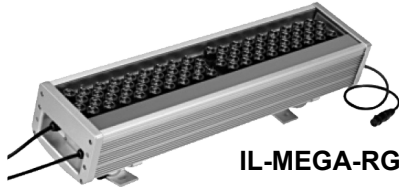

## RGB LED WALL WASH FIXTURE

**IL-MEGA-RGB/40/90/170-36P**

**IL-MEGA-RGB/40/90/170-72P**

**IL-MEGA-RGB/40/90/170-144P**

### DESCRIPTION:

The **IL-MEGA-RGB-150** LED Light Source is a multi-controllable and configurable wall washer for the architectural and commercial lighting markets. It can work in independent mode with built in programs for single steady color or DMX mode for various color and light changing effects or master/slave mode for automation and synchronization. *(IL-MEGA is single color without DMX control)*

### PHOTOMETRICS *(more on page 5)*

D-1. Cadela Distribution

MODEL NO.	LED COLOR	LED QTY.	POWER	BEAM ANGLE	SIZE	WEIGHT	✓
<b>IL-MEGA-RGB-150-36P</b>	Warm White	36	40 Watts	10° / 20° / 45° / 15x50°	L13", W5.9", H6.7"	11 lb	
<b>IL-MEGA-RGB-150-72P</b>	Warm White	72	90 Watts	10° / 20° / 45° / 15x50°	L25.19", W5.9", H6.7"	18.73lb	
<b>IL-MEGA-RGB-150-144P</b>	Warm White	144	170 Watts	10° / 20° / 45° / 15x50°	L48.8", W5.9", H6.7"	33lb	