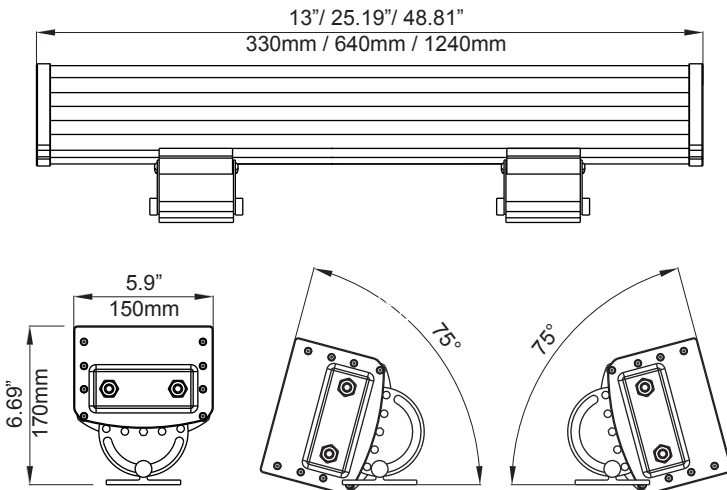

### PHOTOMETRICS *(more on page 5)*

D-1. Cadela Distribution

MODEL NO.	LED COLOR	LED QTY.	POWER	BEAM ANGLE	SIZE	WEIGHT	✓
<b>IL-MEGA-RGB-150-36P</b>	Warm White	36	40 Watts	10° / 20° / 45° / 15x50°	L13", W5.9", H6.7"	11 lb	
<b>IL-MEGA-RGB-150-72P</b>	Warm White	72	90 Watts	10° / 20° / 45° / 15x50°	L25.19", W5.9", H6.7"	18.73lb	
<b>IL-MEGA-RGB-150-144P</b>	Warm White	144	170 Watts	10° / 20° / 45° / 15x50°	L48.8", W5.9", H6.7"	33lb	

MODEL NO.	LED COLOR	LED QTY.	POWER	BEAM ANGLE	SIZE	WEIGHT	✓
IL-MEGA-WW-150-36P	Warm White	36	40 Watts	10° / 20° / 45° / 15x50°	L13", W5.9", H6.7"	11 lb	
IL-MEGA-WW-150-72P	Warm White	72	90 Watts	10° / 20° / 45° / 15x50°	L25.19", W5.9", H6.7"	18.73lb	
IL-MEGA-WW-150-144P	Warm White	144	170 Watts	10° / 20° / 45° / 15x50°	L48.8", W5.9", H6.7"	33lb	

MODEL NO.	LED COLOR	LED QTY.	POWER	BEAM ANGLE	SIZE	WEIGHT	✓
<b>IL-MEGA-CW150-36P</b>	Cool White	36	40 Watts	10° / 20° / 45° / 15x50°	L13", W5.9", H6.7"	11 lb	
<b>IL-MEGA-CW150-72P</b>	Cool White	72	90 Watts	10° / 20° / 45° / 15x50°	L25.19", W5.9", H6.7"	18.73lb	
<b>IL-MEGA-CW150-144P</b>	Cool White	144	170 Watts	10° / 20° / 45° / 15x50°	L48.8", W5.9", H6.7"	33lb	