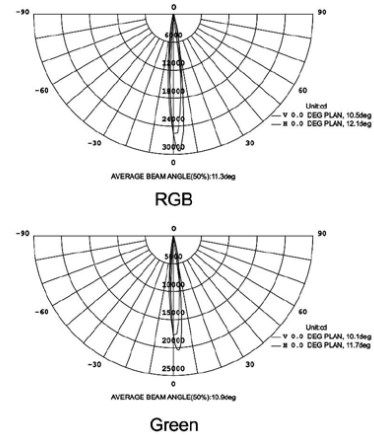

### PHOTOMETRICS *(more on page 5)*

D-1. Cadela Distribution

MODEL NO.	LED COLOR	LED QTY.	POWER	BEAM ANGLE	SIZE	WEIGHT	✓
<b>IL-MEGA-RGB-150-36P</b>	Warm White	36	40 Watts	10° / 20° / 45° / 15x50°	L13", W5.9", H6.7"	11 lb	
<b>IL-MEGA-RGB-150-72P</b>	Warm White	72	90 Watts	10° / 20° / 45° / 15x50°	L25.19", W5.9", H6.7"	18.73lb	
<b>IL-MEGA-RGB-150-144P</b>	Warm White	144	170 Watts	10° / 20° / 45° / 15x50°	L48.8", W5.9", H6.7"	33lb	

MODEL NO.	LED COLOR	LED QTY.	POWER	BEAM ANGLE	SIZE	WEIGHT	✓
<b>IL-MEGA-CW150-36P</b>	Cool White	36	40 Watts	10° / 20° / 45° / 15x50°	L13", W5.9", H6.7"	11 lb	
<b>IL-MEGA-CW150-72P</b>	Cool White	72	90 Watts	10° / 20° / 45° / 15x50°	L25.19", W5.9", H6.7"	18.73lb	
<b>IL-MEGA-CW150-144P</b>	Cool White	144	170 Watts	10° / 20° / 45° / 15x50°	L48.8", W5.9", H6.7"	33lb	

## RGB LED WALL WASH FIXTURE

**IL-MEGA-RGBW/40/90/170-36P**

**IL-MEGA-RGBW/40/90/170-72P**

**IL-MEGA-RGBW/40/90/170-144P**

### PHOTOMETRICS *(more on page 5)*

D-1. Cadela Distribution

MODEL NO.	LED COLOR	LED QTY.	POWER	BEAM ANGLE	SIZE	WEIGHT	✓
IL-MEGA-RGBW-150-36P	RGBW	36	40 Watts	10° / 20° / 45° / 15x50°	L13", W5.9", H6.7"	11 lb	
IL-MEGA-RGBW-150-72P	RGBW	72	90 Watts	10° / 20° / 45° / 15x50°	L25.19", W5.9", H6.7"	18.73lb	
IL-MEGA-RGBW-150-144P	RGBW	144	170 Watts	10° / 20° / 45° / 15x50°	L48.8", W5.9", H6.7"	33lb	