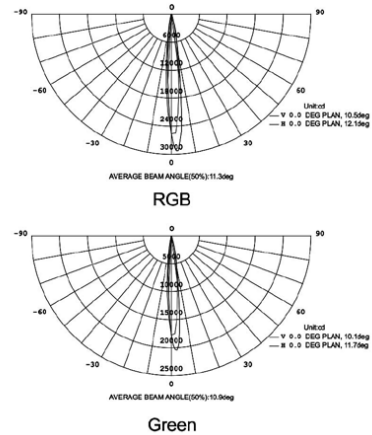

## RGB LED WALL WASH FIXTURE

**IL-MEGA-RGB/40/90/170-36P**

**IL-MEGA-RGB/40/90/170-72P**

**IL-MEGA-RGB/40/90/170-144P**

### PHOTOMETRICS *(more on page 5)*

D-1. Cadela Distribution

MODEL NO.	LED COLOR	LED QTY.	POWER	BEAM ANGLE	SIZE	WEIGHT	✓
<b>IL-MEGA-RGB-150-36P</b>	Warm White	36	40 Watts	10° / 20° / 45° / 15x50°	L13", W5.9", H6.7"	11 lb	
<b>IL-MEGA-RGB-150-72P</b>	Warm White	72	90 Watts	10° / 20° / 45° / 15x50°	L25.19", W5.9", H6.7"	18.73lb	
<b>IL-MEGA-RGB-150-144P</b>	Warm White	144	170 Watts	10° / 20° / 45° / 15x50°	L48.8", W5.9", H6.7"	33lb	

MODEL NO.	LED COLOR	LED QTY.	POWER	BEAM ANGLE	SIZE	WEIGHT	✓
IL-MEGA-WW-150-36P	Warm White	36	40 Watts	10° / 20° / 45° / 15x50°	L13", W5.9", H6.7"	11 lb	
IL-MEGA-WW-150-72P	Warm White	72	90 Watts	10° / 20° / 45° / 15x50°	L25.19", W5.9", H6.7"	18.73lb	
IL-MEGA-WW-150-144P	Warm White	144	170 Watts	10° / 20° / 45° / 15x50°	L48.8", W5.9", H6.7"	33lb	

MODEL NO.	LED COLOR	LED QTY.	POWER	BEAM ANGLE	SIZE	WEIGHT	✓
<b>IL-MEGA-CW150-36P</b>	Cool White	36	40 Watts	10° / 20° / 45° / 15x50°	L13", W5.9", H6.7"	11 lb	
<b>IL-MEGA-CW150-72P</b>	Cool White	72	90 Watts	10° / 20° / 45° / 15x50°	L25.19", W5.9", H6.7"	18.73lb	
<b>IL-MEGA-CW150-144P</b>	Cool White	144	170 Watts	10° / 20° / 45° / 15x50°	L48.8", W5.9", H6.7"	33lb	