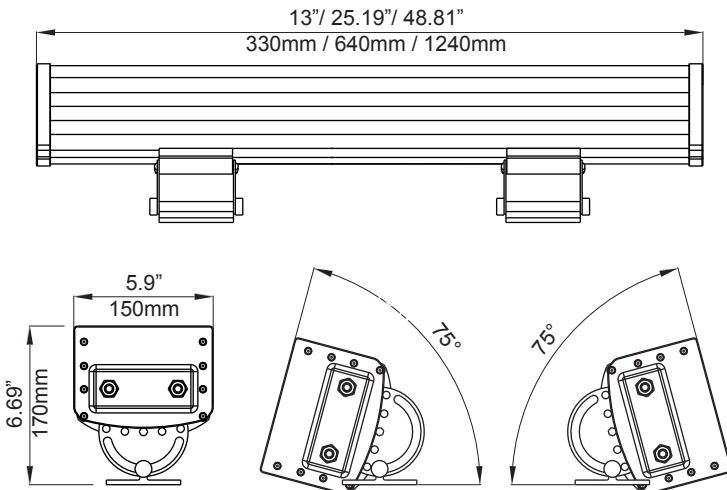

MODEL NO.	LED COLOR	LED QTY.	POWER	BEAM ANGLE	SIZE	WEIGHT	✓
<b>IL-MEGA-CW150-36P</b>	Cool White	36	40 Watts	10° / 20° / 45° / 15x50°	L13", W5.9", H6.7"	11 lb	
<b>IL-MEGA-CW150-72P</b>	Cool White	72	90 Watts	10° / 20° / 45° / 15x50°	L25.19", W5.9", H6.7"	18.73lb	
<b>IL-MEGA-CW150-144P</b>	Cool White	144	170 Watts	10° / 20° / 45° / 15x50°	L48.8", W5.9", H6.7"	33lb	

### PHOTOMETRICS *(more on page 5)*

D-1. Cadela Distribution

MODEL NO.	LED COLOR	LED QTY.	POWER	BEAM ANGLE	SIZE	WEIGHT	✓
IL-MEGA-RGBW-150-36P	RGBW	36	40 Watts	10° / 20° / 45° / 15x50°	L13", W5.9", H6.7"	11 lb	
IL-MEGA-RGBW-150-72P	RGBW	72	90 Watts	10° / 20° / 45° / 15x50°	L25.19", W5.9", H6.7"	18.73lb	
IL-MEGA-RGBW-150-144P	RGBW	144	170 Watts	10° / 20° / 45° / 15x50°	L48.8", W5.9", H6.7"	33lb	