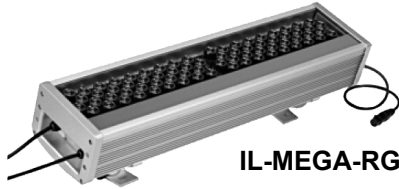

IL-MEGA-RGBW/40/90/170-36P