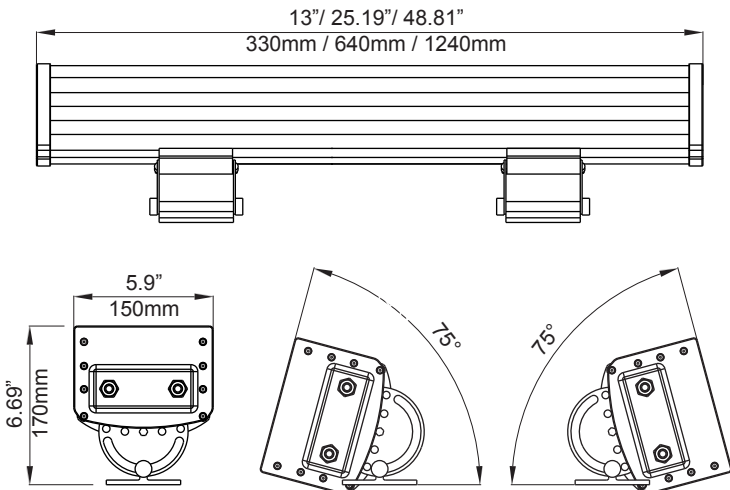

### PHOTOMETRICS *(more on page 5)*

D-1. Cadela Distribution

MODEL NO.	LED COLOR	LED QTY.	POWER	BEAM ANGLE	SIZE	WEIGHT	✓
<b>IL-MEGA-RGB-150-36P</b>	Warm White	36	40 Watts	10° / 20° / 45° / 15x50°	L13", W5.9", H6.7"	11 lb	
<b>IL-MEGA-RGB-150-72P</b>	Warm White	72	90 Watts	10° / 20° / 45° / 15x50°	L25.19", W5.9", H6.7"	18.73lb	
<b>IL-MEGA-RGB-150-144P</b>	Warm White	144	170 Watts	10° / 20° / 45° / 15x50°	L48.8", W5.9", H6.7"	33lb	

MODEL NO.	LED COLOR	LED QTY.	POWER	BEAM ANGLE	SIZE	WEIGHT	✓
IL-MEGA-WW-150-36P	Warm White	36	40 Watts	10° / 20° / 45° / 15x50°	L13", W5.9", H6.7"	11 lb	
IL-MEGA-WW-150-72P	Warm White	72	90 Watts	10° / 20° / 45° / 15x50°	L25.19", W5.9", H6.7"	18.73lb	
IL-MEGA-WW-150-144P	Warm White	144	170 Watts	10° / 20° / 45° / 15x50°	L48.8", W5.9", H6.7"	33lb	

MODEL NO.	LED COLOR	LED QTY.	POWER	BEAM ANGLE	SIZE	WEIGHT	✓
<b>IL-MEGA-CW150-36P</b>	Cool White	36	40 Watts	10° / 20° / 45° / 15x50°	L13", W5.9", H6.7"	11 lb	
<b>IL-MEGA-CW150-72P</b>	Cool White	72	90 Watts	10° / 20° / 45° / 15x50°	L25.19", W5.9", H6.7"	18.73lb	
<b>IL-MEGA-CW150-144P</b>	Cool White	144	170 Watts	10° / 20° / 45° / 15x50°	L48.8", W5.9", H6.7"	33lb	