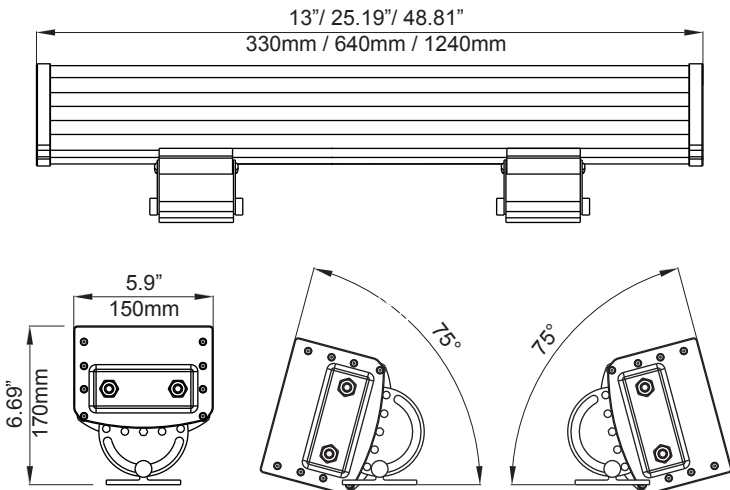

### PHOTOMETRICS *(more on page 5)*

D-1. Cadela Distribution

MODEL NO.	LED COLOR	LED QTY.	POWER	BEAM ANGLE	SIZE	WEIGHT	✓
<b>IL-MEGA-RGB-150-36P</b>	Warm White	36	40 Watts	10° / 20° / 45° / 15x50°	L13", W5.9", H6.7"	11 lb	
<b>IL-MEGA-RGB-150-72P</b>	Warm White	72	90 Watts	10° / 20° / 45° / 15x50°	L25.19", W5.9", H6.7"	18.73lb	
<b>IL-MEGA-RGB-150-144P</b>	Warm White	144	170 Watts	10° / 20° / 45° / 15x50°	L48.8", W5.9", H6.7"	33lb	

MODEL NO.	LED COLOR	LED QTY.	POWER	BEAM ANGLE	SIZE	WEIGHT	✓
IL-MEGA-WW-150-36P	Warm White	36	40 Watts	10° / 20° / 45° / 15x50°	L13", W5.9", H6.7"	11 lb	
IL-MEGA-WW-150-72P	Warm White	72	90 Watts	10° / 20° / 45° / 15x50°	L25.19", W5.9", H6.7"	18.73lb	
IL-MEGA-WW-150-144P	Warm White	144	170 Watts	10° / 20° / 45° / 15x50°	L48.8", W5.9", H6.7"	33lb	

MODEL NO.	LED COLOR	LED QTY.	POWER	BEAM ANGLE	SIZE	WEIGHT	✓
<b>IL-MEGA-CW150-36P</b>	Cool White	36	40 Watts	10° / 20° / 45° / 15x50°	L13", W5.9", H6.7"	11 lb	
<b>IL-MEGA-CW150-72P</b>	Cool White	72	90 Watts	10° / 20° / 45° / 15x50°	L25.19", W5.9", H6.7"	18.73lb	
<b>IL-MEGA-CW150-144P</b>	Cool White	144	170 Watts	10° / 20° / 45° / 15x50°	L48.8", W5.9", H6.7"	33lb	