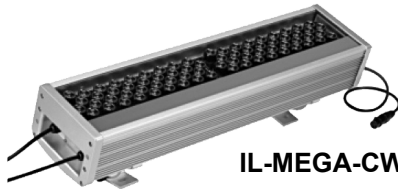

MODEL NO.	LED COLOR	LED QTY.	POWER	BEAM ANGLE	SIZE	WEIGHT	✓
IL-MEGA-WW-150-36P	Warm White	36	40 Watts	10° / 20° / 45° / 15x50°	L13", W5.9", H6.7"	11 lb	
IL-MEGA-WW-150-72P	Warm White	72	90 Watts	10° / 20° / 45° / 15x50°	L25.19", W5.9", H6.7"	18.73lb	
IL-MEGA-WW-150-144P	Warm White	144	170 Watts	10° / 20° / 45° / 15x50°	L48.8", W5.9", H6.7"	33lb	

**COOL WHITE LED WALL WASH FIXTURE**

**IL-MEGA-CW-150/40/90/170-36P**

**IL-MEGA-CW-150/40/90/170-72P**

**IL-MEGA-CW-150/40/90/170-144P**

**DESCRIPTION:**

The **IL-MEGA-CW-150** LED Light Source is a multi-controllable and configurable wall washer for the architectural and commercial lighting markets. It can work in independent mode with built in programs for single steady color or DMX mode for various color and light changing effects or master/slave mode for automation and synchronization. *(IL-MEGA is single color without DMX control)*