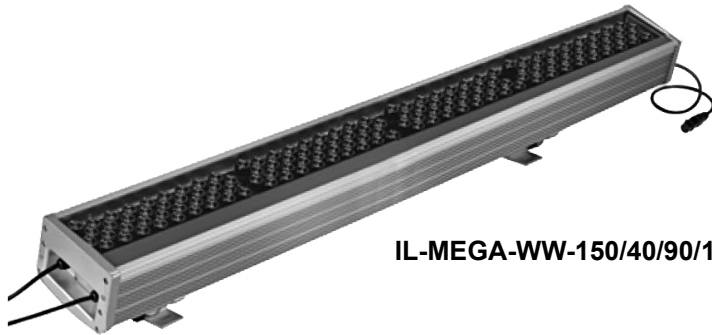

### DESCRIPTION:

The **IL-MEGA-RGB-150** LED Light Source is a multi-controllable and configurable wall washer for the architectural and commercial lighting markets. It can work in independent mode with built in programs for single steady color or DMX mode for various color and light changing effects or master/slave mode for automation and synchronization. *(IL-MEGA is single color without DMX control)*

### PHOTOMETRICS *(more on page 5)*

D-1. Cadela Distribution

MODEL NO.	LED COLOR	LED QTY.	POWER	BEAM ANGLE	SIZE	WEIGHT	✓
<b>IL-MEGA-RGB-150-36P</b>	Warm White	36	40 Watts	10° / 20° / 45° / 15x50°	L13", W5.9", H6.7"	11 lb	
<b>IL-MEGA-RGB-150-72P</b>	Warm White	72	90 Watts	10° / 20° / 45° / 15x50°	L25.19", W5.9", H6.7"	18.73lb	
<b>IL-MEGA-RGB-150-144P</b>	Warm White	144	170 Watts	10° / 20° / 45° / 15x50°	L48.8", W5.9", H6.7"	33lb	

**WARM WHITE LED WALL WASH FIXTURE**

**IL-MEGA-WW-150/40/90/170-36P**

**IL-MEGA-WW-150/40/90/170-72P**

**IL-MEGA-WW-150/40/90/170-144P**

**DESCRIPTION:**

The **IL-MEGA-WW-150** LED Light Source is a multi-controllable and configurable wall washer for the architectural and commercial lighting markets. It can work in independent mode with built in programs for single steady color or DMX mode for various color and light changing effects or master/slave mode for automation and synchronization. *(IL-MEGA is single color without DMX control)*