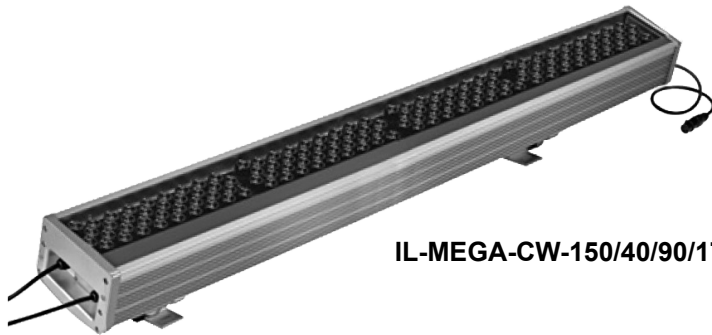

MODEL NO.	LED COLOR	LED QTY.	POWER	BEAM ANGLE	SIZE	WEIGHT	✓
IL-MEGA-WW-150-36P	Warm White	36	40 Watts	10° / 20° / 45° / 15x50°	L13", W5.9", H6.7"	11 lb	
IL-MEGA-WW-150-72P	Warm White	72	90 Watts	10° / 20° / 45° / 15x50°	L25.19", W5.9", H6.7"	18.73lb	
IL-MEGA-WW-150-144P	Warm White	144	170 Watts	10° / 20° / 45° / 15x50°	L48.8", W5.9", H6.7"	33lb	

**COOL WHITE LED WALL WASH FIXTURE**

**IL-MEGA-CW-150/40/90/170-36P**

**IL-MEGA-CW-150/40/90/170-72P**

**IL-MEGA-CW-150/40/90/170-144P**

**DESCRIPTION:**

The **IL-MEGA-CW-150** LED Light Source is a multi-controllable and configurable wall washer for the architectural and commercial lighting markets. It can work in independent mode with built in programs for single steady color or DMX mode for various color and light changing effects or master/slave mode for automation and synchronization. *(IL-MEGA is single color without DMX control)*