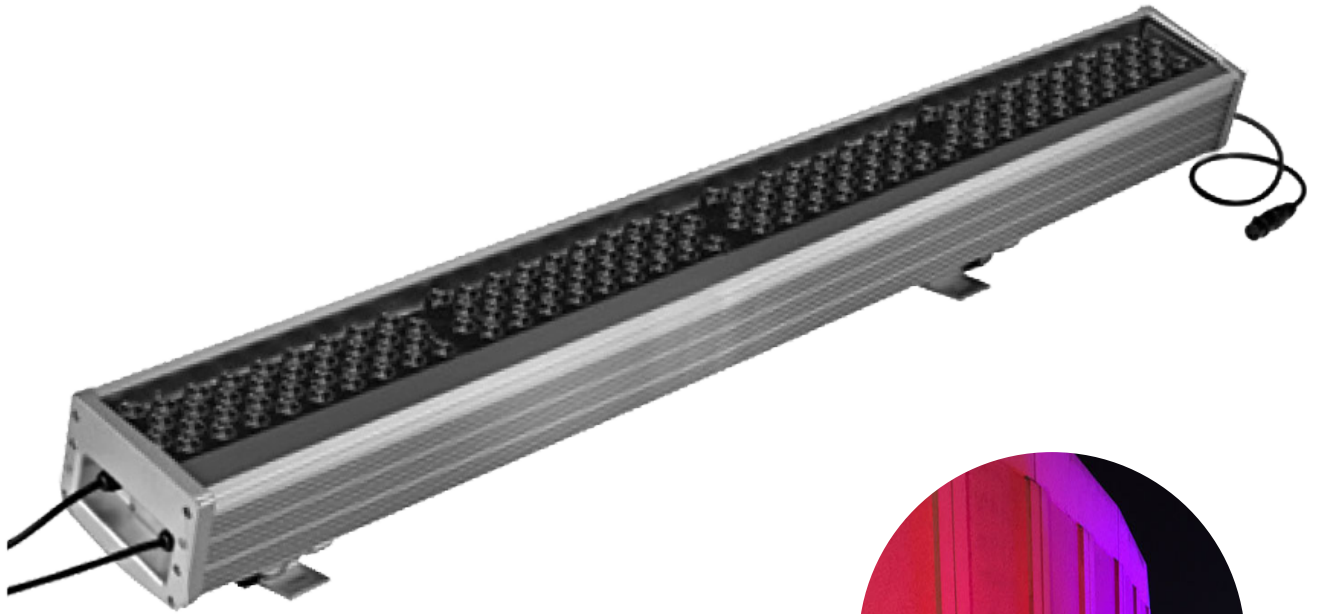

IL-MEGA

LED WALL WASH FIXTURE