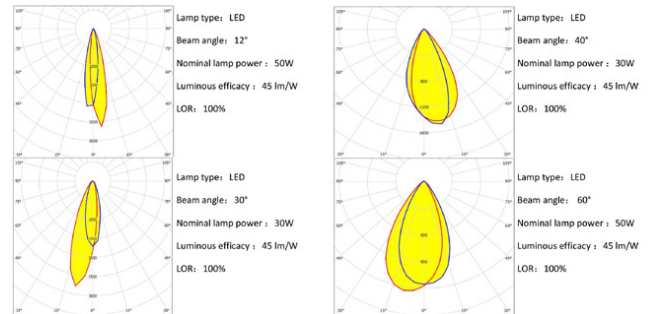

PROJECT	DATE
TYPE	QTY

RGB/RGBW LED WALL WASH FIXTURE

IL-SlimPro-RGB/RGBW Wall Washer

DESCRIPTION:

The Slim Pro is an easy to install low voltage 24 VDC wall washer perfect for illuminating large outdoor areas. This fixture can withstand harsh weather conditions with an IP66 rating. Easy to install male and female connectors. Thick tempered glass and aluminum plating makes for good focus and smooth lighting.
(SLIM PRO is RGB and RGBW without DMX control)

SPECIFICATIONS

Materials	Gray Powder Coated Aluminum Alloy
Beam Angle	10°15°25°30°40°60°90°10×30° 10×45° 10×65°10×70°20×65°
Control	External Only. DMX 512 and Remote
Operating Voltage	24V DC
Rating	IP66
Operating Temp.	-20° C – +40° C

PHOTOMETRICS

MODEL NO.	LED CHIP	VOLTAGE	SIZE	✓
IL-SP-24W-RGBW-500	RGBW	12 VDC	L500 ×W51×H31	
IL-SP-50W-RGBW-1000	RGBW	24 VDC	L1000 ×W51×H31	
IL-SP-18W-RGB-500	RGB	24 VDC	L500 ×W51×H31	
IL-SP-36W-RGB-1000	RGB	24 VDC	L1000 ×W51×H31	
IL-SP-18W-W-500	2700-6500K	24 VDC	L500 ×W51×H31	
IL-SP-36W-W-1000	2700-6500K	24 VDC	L1000 ×W51×H31	