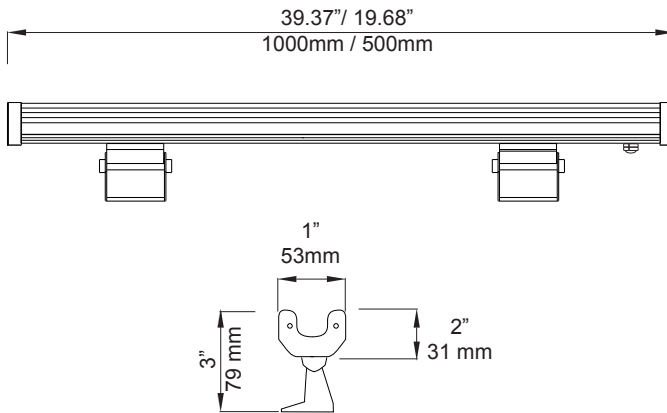

PROJECT	DATE
TYPE	QTY

RGB/RGBW LED WALL WASH FIXTURE

IL-SlimPro-RGB/RGBW Wall Washer

DESCRIPTION:

The Slim Pro is an easy to install low voltage 24 VDC wall washer perfect for illuminating large outdoor areas. This fixture can withstand harsh weather conditions with an IP66 rating. Easy to install male and female connectors. Thick tempered glass and aluminum plating makes for good focus and smooth lighting.
(SLIM PRO is RGB and RGBW without DMX control)

SPECIFICATIONS

Materials	Gray Powder Coated Aluminum Alloy
Beam Angle	10°15°25°30°40°60°90°10×30° 10×45° 10×65°10×70°20×65°
Control	External Only. DMX 512 and Remote
Operating Voltage	24V DC
Rating	IP66
Operating Temp.	-20° C – +40° C

PHOTOMETRICS

MODEL NO.	LED CHIP	VOLTAGE	SIZE	✓
IL-SP-24W-RGBW-500	RGBW	12 VDC	L500 ×W51×H31	
IL-SP-50W-RGBW-1000	RGBW	24 VDC	L1000 ×W51×H31	
IL-SP-18W-RGB-500	RGB	24 VDC	L500 ×W51×H31	
IL-SP-36W-RGB-1000	RGB	24 VDC	L1000 ×W51×H31	
IL-SP-18W-W-500	2700-6500K	24 VDC	L500 ×W51×H31	
IL-SP-36W-W-1000	2700-6500K	24 VDC	L1000 ×W51×H31	