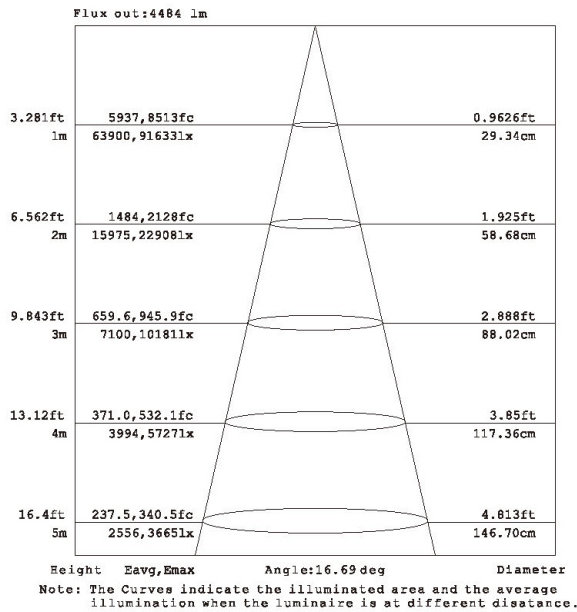

IL-ULTRA-108

LED WALL WASH FIXTURE

PROJECT	DATE
TYPE	QTY

DESCRIPTION:

The IL-ULTRA-108 LED Wall Washer Light Source is a powerful wall washer designed for high rise buildings. The ULTRA works in independent mode for RGB or steady color or DMX mode for various color and light changing effects or master/slave mode for automation and synchronization.

SPECIFICATIONS

Materials	Aluminum Alloy / 6063 +SUS
Weight	56.22lbs / 25.5kgs ± 5%
LED Quantity	108 x 2W
Color	RGB or Steady Color
Input Voltage	100V-240V AC
Power	216W
Lens	15° / 30° / 45° / 20° x 60°
Control Mode	DMX / Steady DMX

FEATURES & BENEFITS:

- Tight Waterproof Structure
- International Standard DMX512 Control
- IP68 Waterproof Connectors
- Detachable Bracket For Easy Installation
- Optional Optic Lens

MODEL NO.	LED COLOR	LED QTY.	POWER	BEAM ANGLE	SIZE	WEIGHT	✓
IL-ULTRA-108-WW	Cool White	108 x 2	216 Watts	15° / 30° / 45° / 20°x60°	L12.6", W24.41", H14.7"	56.22lbs ± 5%	
IL-ULTRA-108-CW	Warm White	108 x 2	216 Watts	15° / 30° / 45° / 20°x60°	L12.6", W24.41", H14.7"	56.22lbs ± 5%	
IL-ULTRA-108-RGB	RGB	108 x 2	216 Watts	15° / 30° / 45° / 20°x60°	L12.6", W24.41", H14.7"	56.22lbs ± 5%	