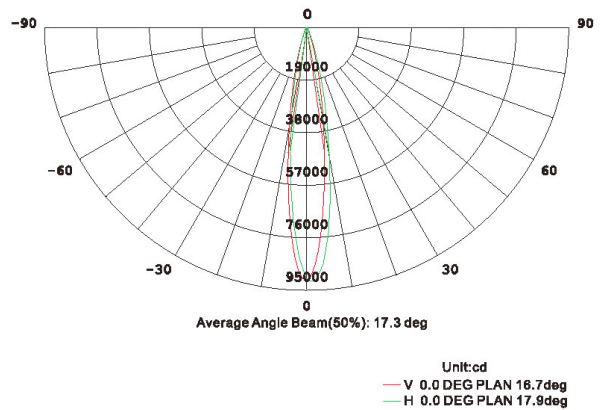

SPECIFICATIONS

Materials	Aluminum Alloy / 6063 +SUS
Weight	56.22lbs / 25.5kgs ± 5%
LED Quantity	108 x 2W
Color	RGB or Steady Color
Input Voltage	100V-240V AC
Power	216W
Lens	15° / 30° / 45° / 20° x 60°
Control Mode	DMX / Steady DMX

FEATURES & BENEFITS:

- Tight Waterproof Structure
- International Standard DMX512 Control
- IP68 Waterproof Connectors
- Detachable Bracket For Easy Installation
- Optional Optic Lens

MODEL NO.	LED COLOR	LED QTY.	POWER	BEAM ANGLE	SIZE	WEIGHT	✓
IL-ULTRA-108-WW	Cool White	108 x 2	216 Watts	15° / 30° / 45° / 20°x60°	L12.6", W24.41", H14.7"	56.22lbs ± 5%	
IL-ULTRA-108-CW	Warm White	108 x 2	216 Watts	15° / 30° / 45° / 20°x60°	L12.6", W24.41", H14.7"	56.22lbs ± 5%	
IL-ULTRA-108-RGB	RGB	108 x 2	216 Watts	15° / 30° / 45° / 20°x60°	L12.6", W24.41", H14.7"	56.22lbs ± 5%	