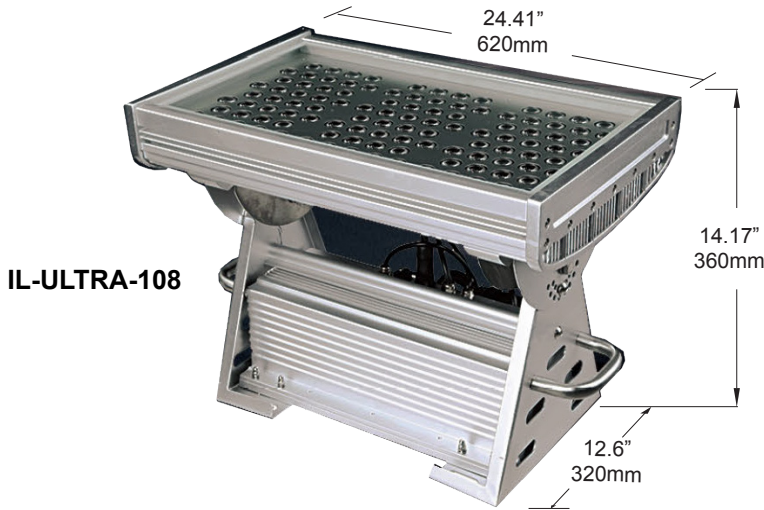

IL-ULTRA-108

LED WALL WASH FIXTURE

PROJECT	DATE
TYPE	QTY

DESCRIPTION:

The IL-ULTRA-108 LED Wall Washer Light Source is a powerful wall washer designed for high rise buildings. The ULTRA works in independent mode for RGB or steady color or DMX mode for various color and light changing effects or master/slave mode for automation and synchronization.

SPECIFICATIONS

Materials	Aluminum Alloy / 6063 +SUS
Weight	56.22lbs / 25.5kgs ± 5%
LED Quantity	108 x 2W
Color	RGB or Steady Color
Input Voltage	100V-240V AC
Power	216W
Lens	15° / 30° / 45° / 20° x 60°
Control Mode	DMX / Steady DMX

FEATURES & BENEFITS:

- Tight Waterproof Structure
- International Standard DMX512 Control
- IP68 Waterproof Connectors
- Detachable Bracket For Easy Installation
- Optional Optic Lens

MODEL NO.	LED COLOR	LED QTY.	POWER	BEAM ANGLE	SIZE	WEIGHT	✓
IL-ULTRA-108-WW	Cool White	108 x 2	216 Watts	15° / 30° / 45° / 20°x60°	L12.6", W24.41", H14.7"	56.22lbs ± 5%	
IL-ULTRA-108-CW	Warm White	108 x 2	216 Watts	15° / 30° / 45° / 20°x60°	L12.6", W24.41", H14.7"	56.22lbs ± 5%	
IL-ULTRA-108-RGB	RGB	108 x 2	216 Watts	15° / 30° / 45° / 20°x60°	L12.6", W24.41", H14.7"	56.22lbs ± 5%	