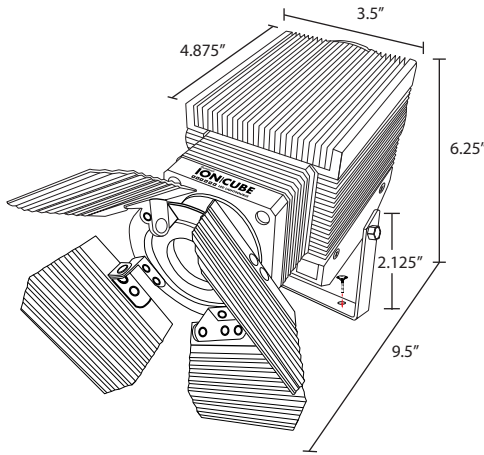

ION CUBE

LED WALL WASH FIXTURE

PROJECT	DATE
TYPE	QTY

80W IP67 LED WALL WASH FIXTURE

ION-CUBE
(shown with barn doors)

U Bracket Mount
(included)

Includes 100W Power Supply
100-240VAC /24VDC
8.5" x 2.75" x 1.5"

MADE IN THE USA

DESCRIPTION:

The **ION-CUBE** series LED Light Source is an 80 watt 24V multi-controllable and configurable wall washer for the architectural and commercial lighting, markets. It can be configured with white light or RGB+W LEDs with a *stand-alone program, DMX, RS232 Serial or RF. LED options include RGB+W, Cool, White, and Warm White. Discreet colors upon special order, contact the factory for availability.

SPECIFICATIONS

PARAMETER	MAX RATING
Input voltage	100-240VAC / 277VAC
Amps	4 Amps
Wattage	100 W Max
Power supply	24V DC Class 2
Hz	50/60
Fiber capacity	1000
Operating temperature	-10°C to 80°C
Weight	7 lbs
Outdoor rating	IP67
Housing	Aluminum
Beam Angle	80°

PHOTOMETRICS

LED	Lumens @ 700ma
WW	2650 lm
CW	4400 lm
RGBW	3465 lm (R=765 G=920 B=230 W=1550)

ORDERING Example: ION-CUBE - WW - 4W - RS232 ION-CUBE, Warm White, 4 Watt, with RS232 Controller

MODEL	LED	CONTROL TYPE	ACCESSORIES
ION- CUBE			
80W LED Wall Washer Fixture	WW - 3000K 98CRI CW - 5500K 98CRI RGB+W - Red/Green /Blue/White	4W - **4 Wire for RGB 5W - **5 Wire for RGB+W * Built in Programs ** For RF, DMX or RS232 controllers	RF - RF Controller + Handheld Remote DMX4 - 4 Channel DMX512 Decoder for RGB+W DE3 - STICK-DE3 DMX Wall Controller CUBEED - Barn Door (hinged accessory for shaping light) RS232 - Advanced RS232 Serial Controller EPICWIFI - WiFi for Advanced RS232 Serial Cont.